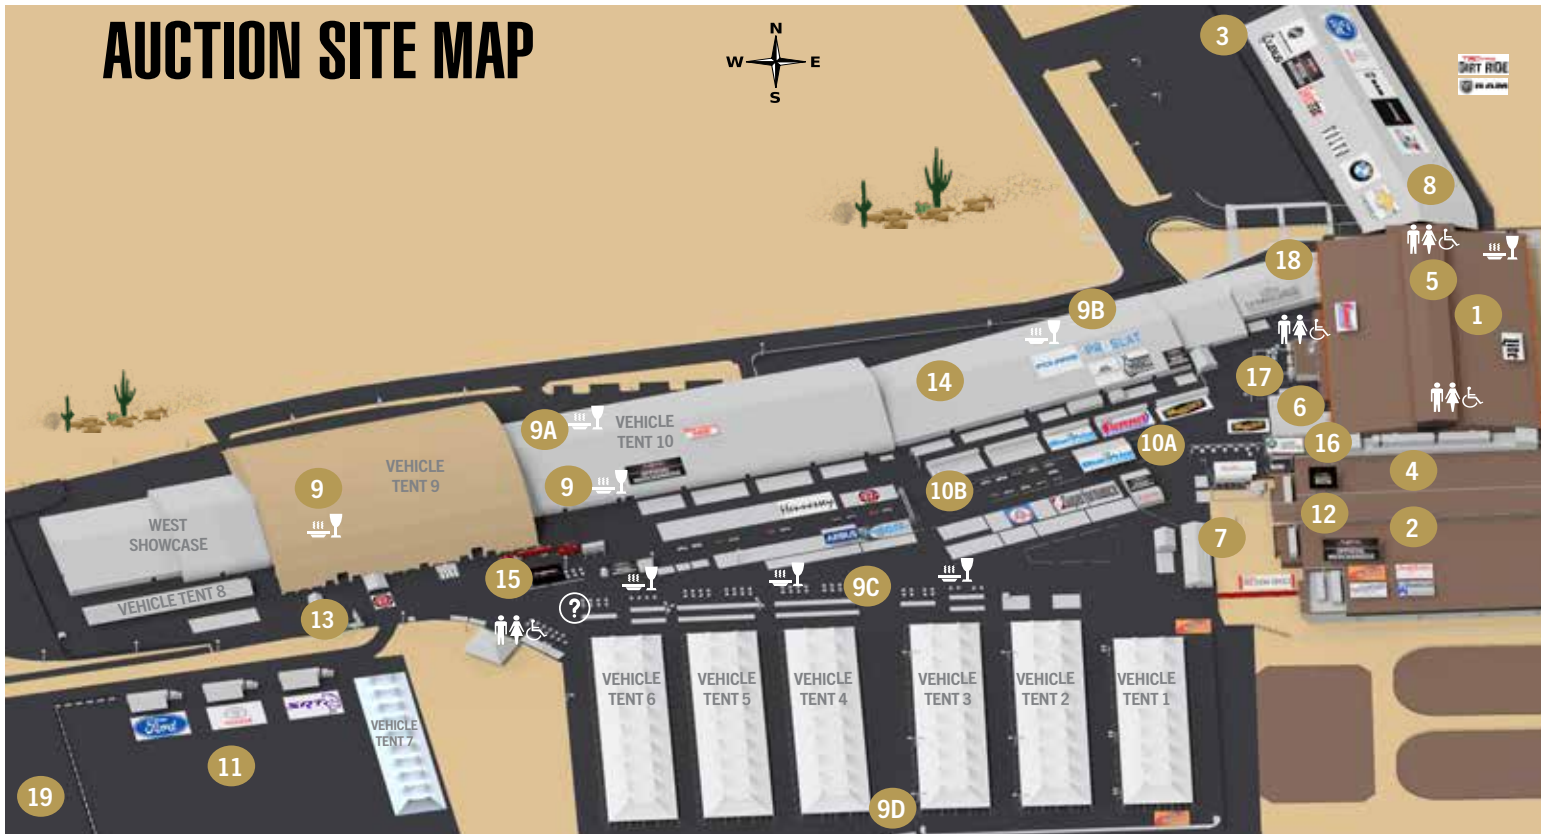

# AUCTION SITE MAP

- Main Auction Pavilion:** Auction block, food and beverage, bidder seating, restrooms, official merchandise, Barrett-Jackson Experiences Luxury Lounge presented by Pilatus, Miller Lite Muscle Lounge and The Driver's Club. Rock the Block concert presented by Arizona Lottery, featuring Foreigner with Night Ranger on January 19 only. Barrett-Jackson Cup presented by Castrol on January 20 and 27 only.
- Auction Office:** Bidder registration, VIP services, consignment services, cashing, event information/lost and found. Reliable Carriers, Woodside Credit and Barrett-Jackson Endorsed Insurance.
- Main Entrance:** Invited guest and media will-call, ATM, reserved golf cart and scooter pick-up and ride share drop-off/pick-up.
- South Showcase Pavilion presented by Sammy's Beach Bar Rum:** Friday prime-time vehicle displays, TFX International Vehicle Transport, Fusion IV, Sammy's Beach Bar Rum Live Music Stage Sammy's Beach Bar and the Barrett-Jackson Cup participants display presented by Castrol. STEM Fest presented by Honeywell on Saturday, January 20, only.
- Automobilia Office And Display**
- Meguiar's Staging Lanes:** View the vehicles as they are prepped to cross the auction block.
- Property Room And Key Control:** Vehicle property storage and information on vehicle locations.
- Sponsor Pavilion:** Official merchandise, Ford, Swisstrax Garage Flooring, Toyota, Dodge, RAM, Cadillac, Chevrolet, Lexus and EarthRoamer. Sign up here for the RAM TRX Dirt Rides and the TRD Pro Dirt Rides.
- A/B/C/D Food and Beverage**
- BluePrint Engines Pre-Staging Lanes:** See the auction cars as they begin to line up to cross the block.
- BluePrint Engines Midway**
- Barrett-Jackson Performance Track:** Dodge and Toyota GR Supra Thrill Rides and Ford Hot Laps.
- Media Center**
- Driving Experiences:** Get behind the wheel of a new Dodge Hornet or Volvo for a demonstration drive.
- The Exhibitor Marketplace presented by Swisstrax:** Featuring lifestyle and automotive essentials from over 300 exhibitors and sponsors.
- The Live Music Stage at the West End of Midway:** Enjoy live music, food and beverage.
- The Coca-Cola Garage and Land Rover North Scottsdale Staging Lanes Deck**
- Barrett-Jackson Experiences Staging Lanes Pavilion**
- North Showcase Pavilion Presented By E.D. Marshall:** Saturday prime-time vehicle displays, E.D. Marshall Jewelers and Barrett-Jackson Endorsed Insurance.
- Future Collector Car Show presented by Meguiar's:** Sunday, January 21, only, on the Polo Field at WestWorld of Scottsdale.