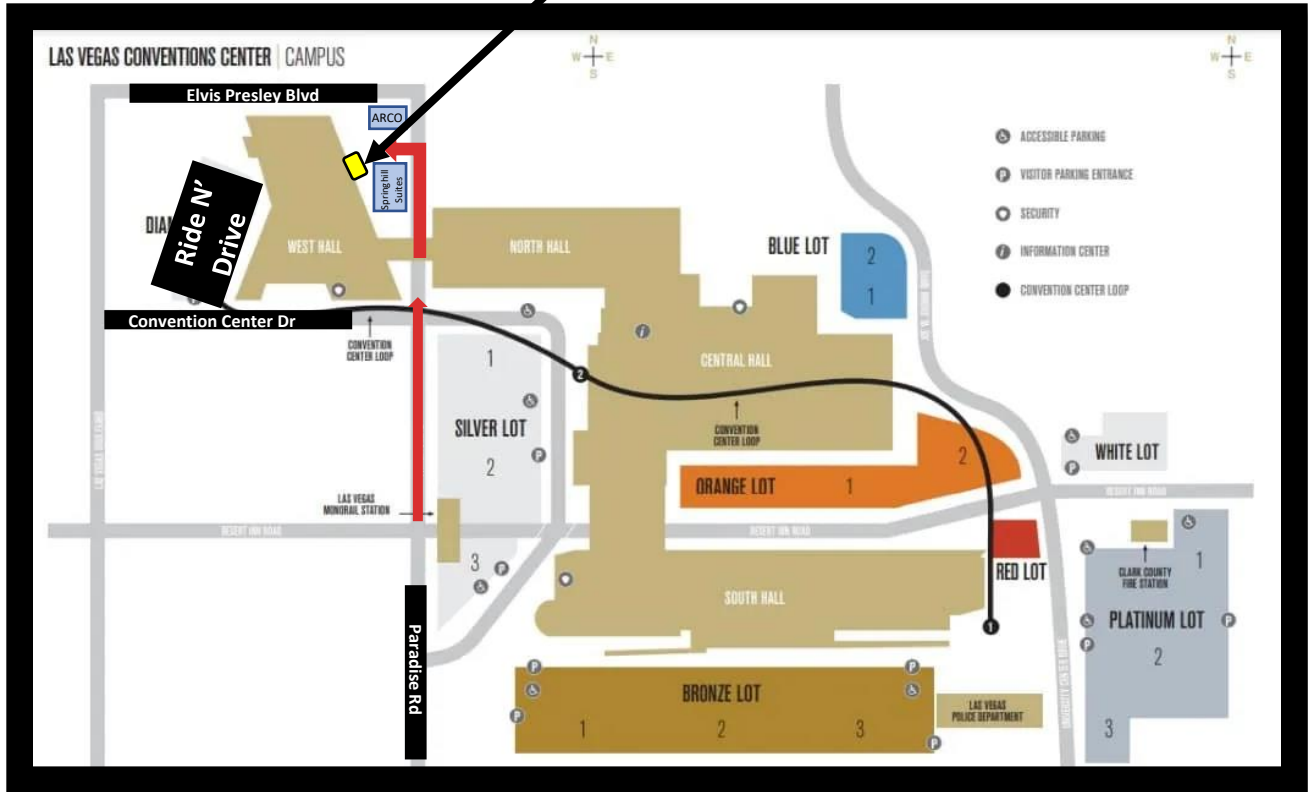

**CHECK-IN
LOCATION**

Check-in Location Instructions

I-15 North: Take exit 39 East on to Desert Inn Road, Continue past Las Vegas BLVD. You will then turn left onto Paradise Road. Continue onto Paradise Rd past Convention Center Drive and the Spring Hill Suites. Directly after the Spring Hill Suites turn left before ARCO and then will turn left into the Convention Center loading docks. You will see exhibitor check-in signage leading you to the correct area.

For simple GPS instructions, it may be easiest for you to enter the Spring Hill Suites Hotel address (listed below), leading you directly to the check-in Location. You will see exhibitor check-in signage leading you to the correct area.

[Spring Hill Suites: 2989 Paradise Road, Las Vegas, NV 89109](#)